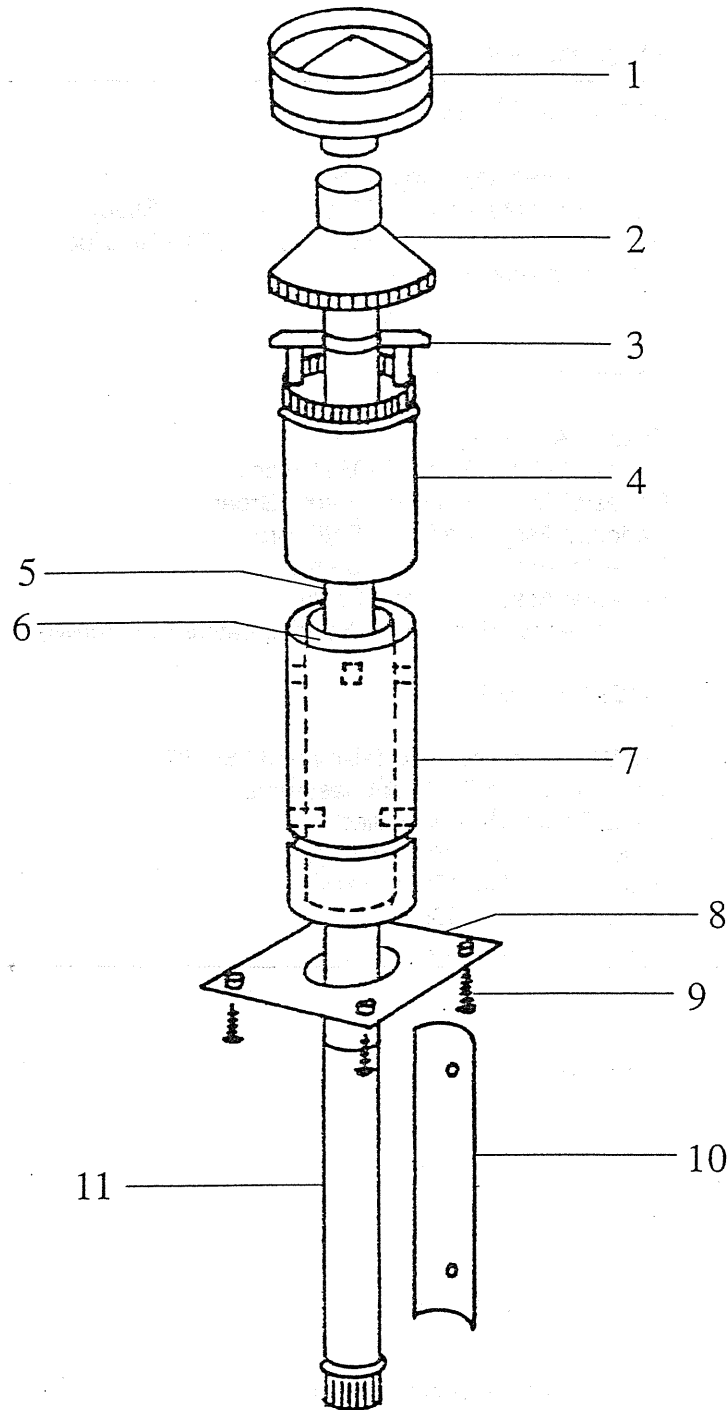

NZ ONLY

Item No	Part No	Description	Qty	Item No	Part No	Description	Qty
1	551510	Cowl-Woodfire	1	11	551468	Length-Flue - Enamel - Matt Black - 1200mm x 150mm	1
2	551516	Cone-Fashing	1		551469	Length-Flue - Enamel - Forest Green - 1200mm x 150mm	1
3	551512	Spider-Top	1			NOT ILLUSTRATED	
4	551513	Sleeve-Weather (Option)	1		551461	Ceiling Kit	1
5	551470	Flue Length, - 1200mm x 150mm - S/S	1		551462	Starter Kit - Matt Black	1
6	551478	Baffle-Inner, 200mm	1		551372	Starter Kit - Forest Green	1
7	551472	Outer-Galvanised, 250mm	1				
8	551515	Plate-Ceiling	1				
9	551514	Screws & Spacers, Ceiling Plate	1				
10	551337	Flue Heat Deflector	1