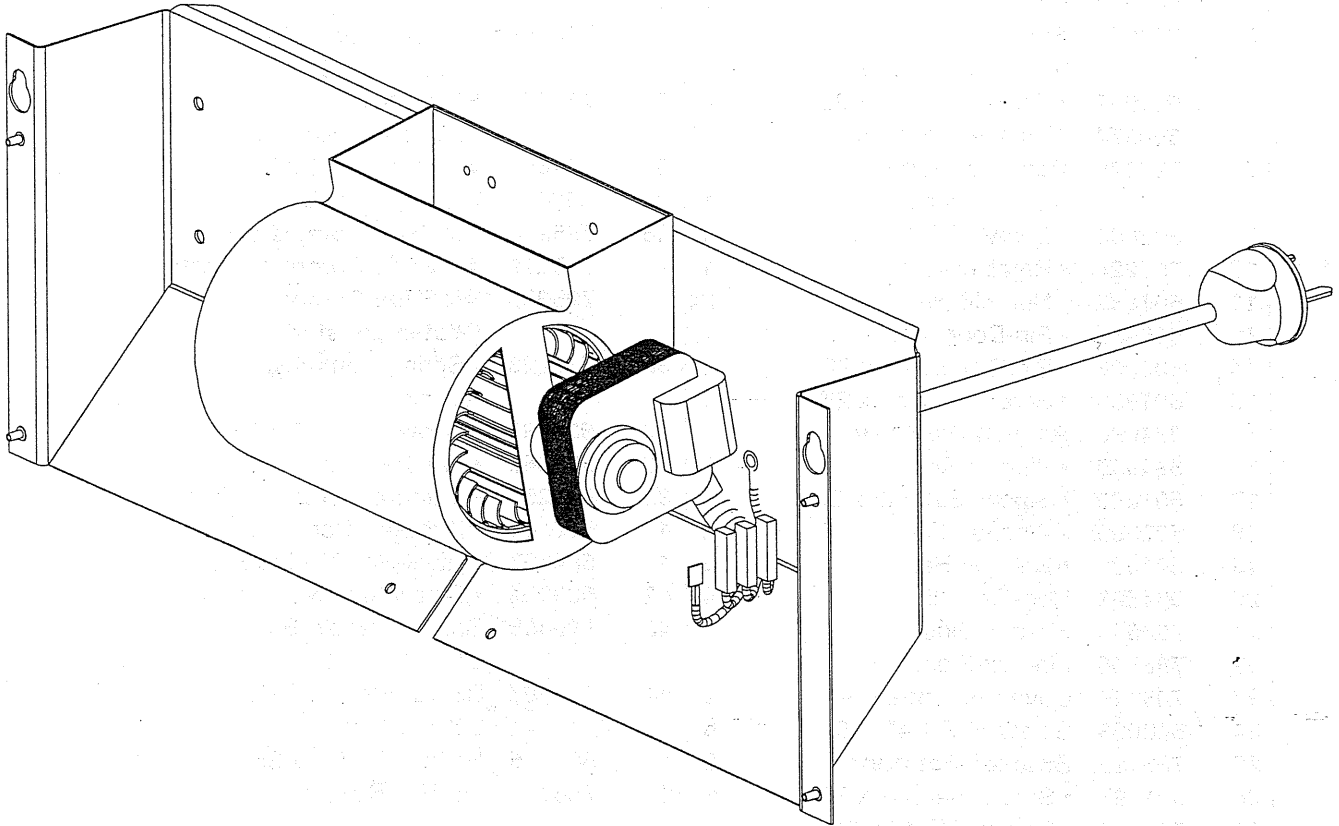

Part No.	Description	Qty
595251	Fan Assembly - Matt Black (Single End - NZ)	1
535290	Fan Assembly - Matt Black (Single End - AUST)	1

*As BOM
No BOM*